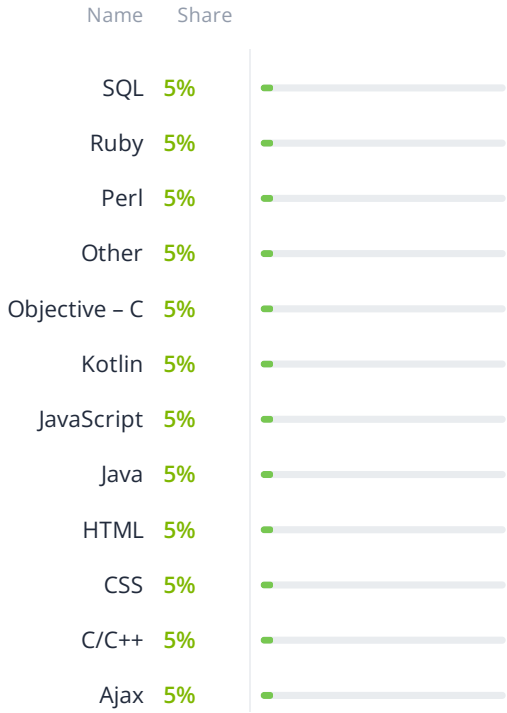

### Cloud Consulting

Name	Share	
SaaS	45%	<div style="width: 45%;"></div>
PaaS	45%	<div style="width: 45%;"></div>
IaaS	10%	<div style="width: 10%;"></div>

### Custom Software Development

Name	Share	
Business Software	30%	<div style="width: 30%;"></div>
Startups Software	30%	<div style="width: 30%;"></div>
Desktop Development	30%	<div style="width: 30%;"></div>
Enterprise Software	10%	<div style="width: 10%;"></div>

### Design

Name	Share	
Product Design	50%	<div style="width: 50%;"></div>
Graphic Design	25%	<div style="width: 25%;"></div>
Digital Design	25%	<div style="width: 25%;"></div>

Ecommerce

It Consulting