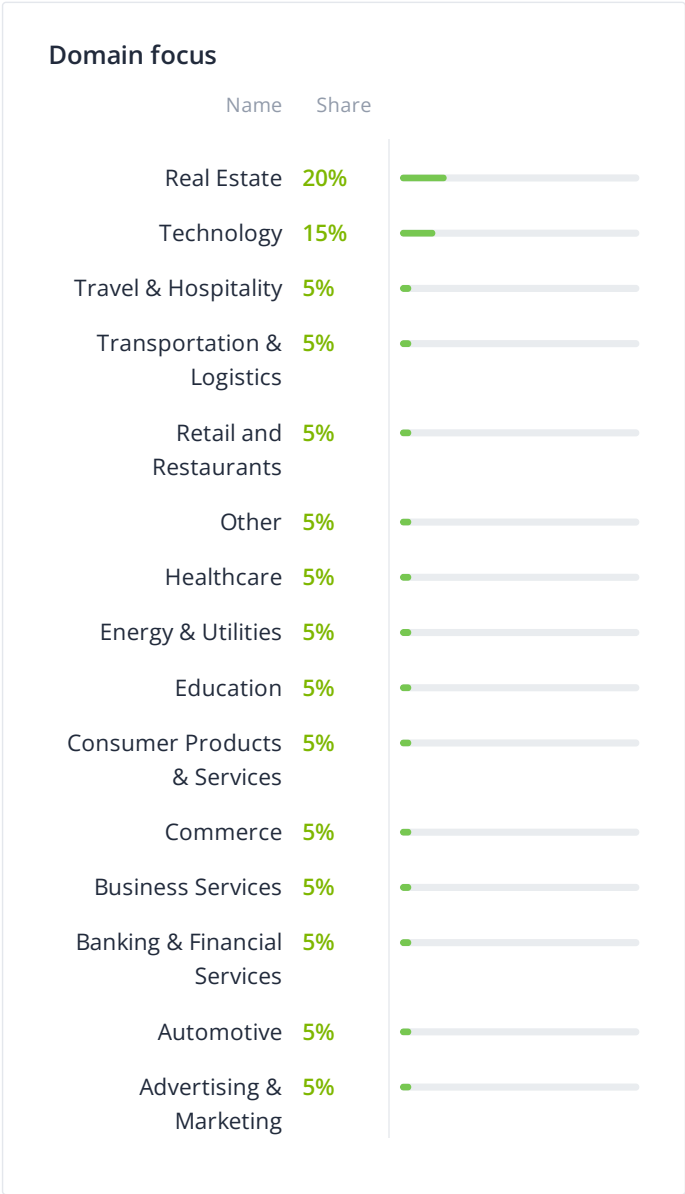

### Cloud Consulting

Name	Share	
SaaS	45%	<div style="width: 45%;"></div>
PaaS	45%	<div style="width: 45%;"></div>
IaaS	10%	<div style="width: 10%;"></div>

### Custom Software Development

Name	Share	
Business Software	30%	<div style="width: 30%;"></div>
Startups Software	30%	<div style="width: 30%;"></div>
Desktop Development	30%	<div style="width: 30%;"></div>
Enterprise Software	10%	<div style="width: 10%;"></div>

### Design

Name	Share	
Product Design	50%	<div style="width: 50%;"></div>
Graphic Design	25%	<div style="width: 25%;"></div>
Digital Design	25%	<div style="width: 25%;"></div>

Ecommerce

It Consulting