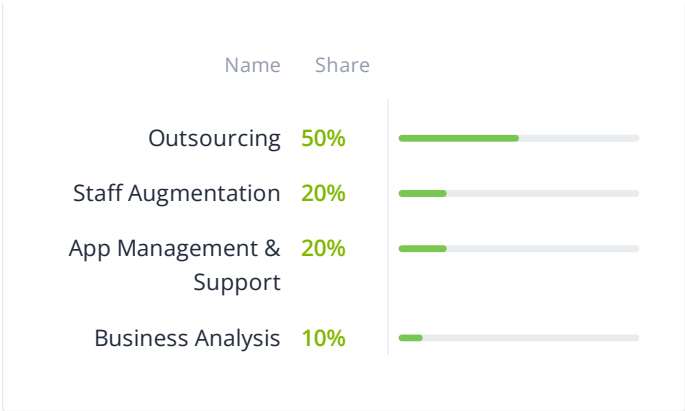

### Cloud Consulting

Name	Share	
SaaS	45%	<div style="width: 45%;"></div>
PaaS	45%	<div style="width: 45%;"></div>
IaaS	10%	<div style="width: 10%;"></div>

### Custom Software Development

Name	Share	
Business Software	30%	<div style="width: 30%;"></div>
Startups Software	30%	<div style="width: 30%;"></div>
Desktop Development	30%	<div style="width: 30%;"></div>
Enterprise Software	10%	<div style="width: 10%;"></div>

### Design

Name	Share	
Product Design	50%	<div style="width: 50%;"></div>
Graphic Design	25%	<div style="width: 25%;"></div>
Digital Design	25%	<div style="width: 25%;"></div>

Ecommerce

It Consulting