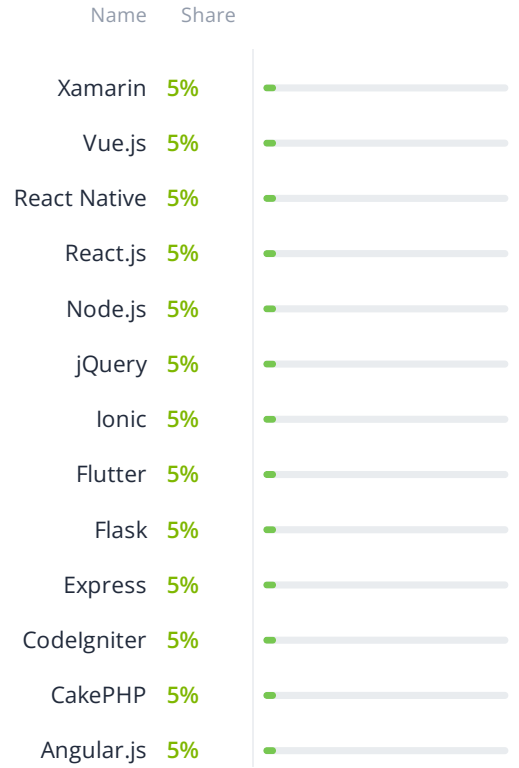

### Custom Software Development

Name	Share	
Business Software	30%	<div style="width: 30%;"></div>
Startups Software	30%	<div style="width: 30%;"></div>
Desktop Development	30%	<div style="width: 30%;"></div>
Enterprise Software	10%	<div style="width: 10%;"></div>

### Design

Name	Share	
Product Design	50%	<div style="width: 50%;"></div>
Graphic Design	25%	<div style="width: 25%;"></div>
Digital Design	25%	<div style="width: 25%;"></div>

Ecommerce

It Consulting