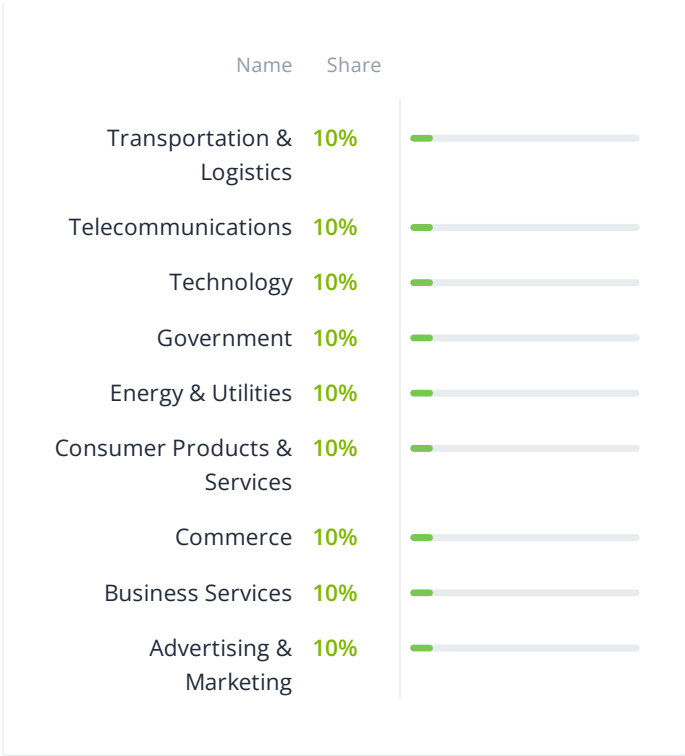

Game Development

Name	Share	
CryEngine	10%	<div><div style="width: 10%;"></div></div>

Mobile Development

Name	Share	
Wearable	9%	<div><div style="width: 9%;"></div></div>

Domain focus

Programming language

Frameworks