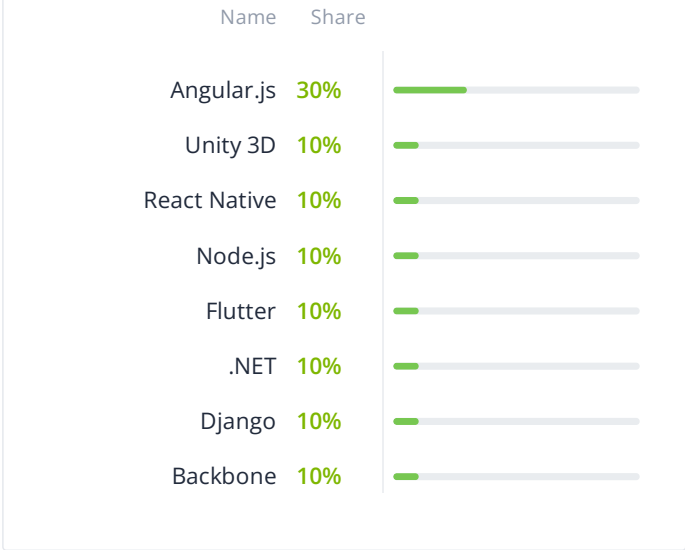

Game Development

Name	Share	
CryEngine	10%	<div><div style="width: 10%;"></div></div>

Mobile Development

Name	Share	
Wearable	9%	<div><div style="width: 9%;"></div></div>

Domain focus

Programming language

Frameworks