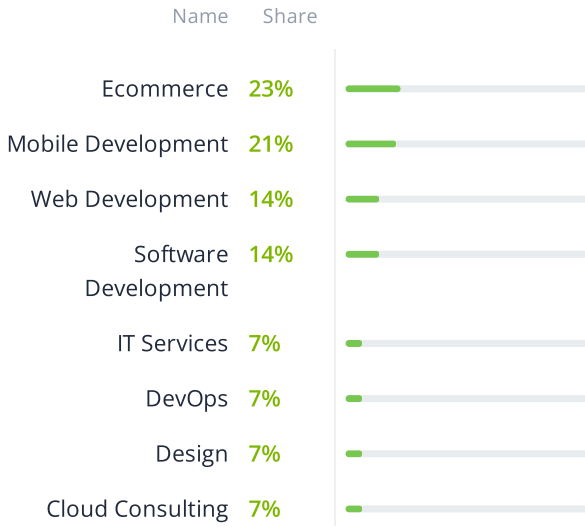

Major clients

- Guulpay
- Konvergence
- Lyca Mobile
- ShareKhan
- Mattel
- SBI General
- Ageas
- Indusind Bank
- Dr. Reddy's
- Cipla

Services focus

Service Lines