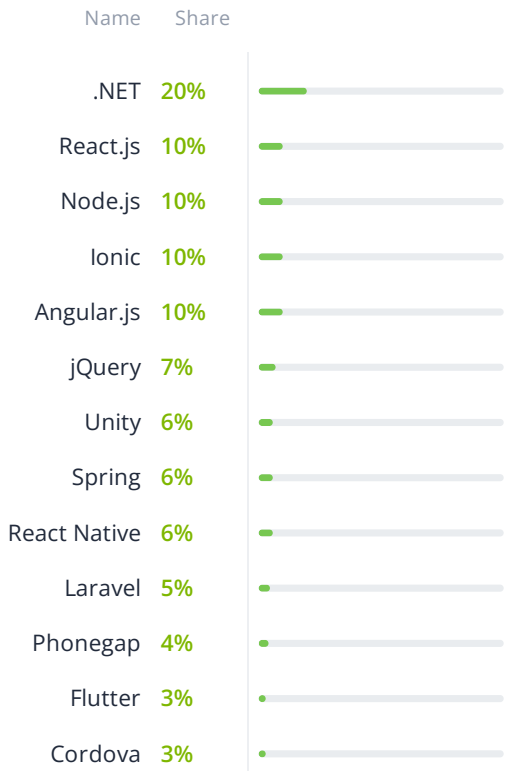

Frameworks