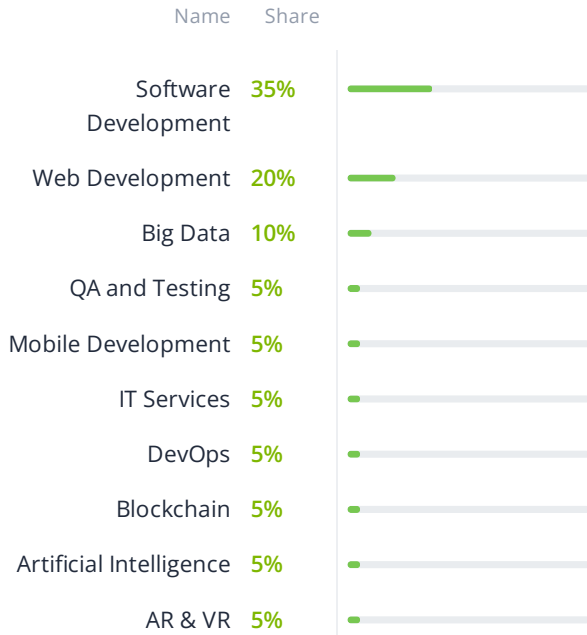

Top 100+
Enterprise
Software
Developers

Top React
Native
Developers in
2024

Top 100+
Artificial
Intelligence
Companies in
2024

Top App
Developers in
the United
States in 2024

Major clients

CITI

BBVA

VOLKSWAGEN

TENARIS

BAYER

CENCOSUD

ACCENTURE

AVAYA

Services focus

Service Lines

Artificial Intelligence