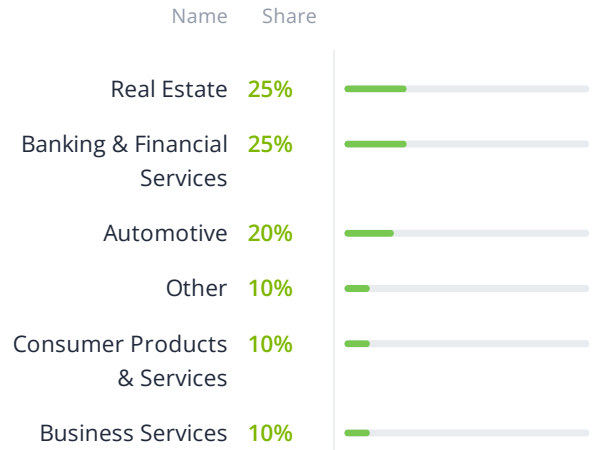

Capital Markets Gateway

- \$100,000+
- Software Development
- United States
- Banking & Financial Services

West Tenth

- \$100,000+
- Software Development
- United States
- Consumer Products & Services

Plotify

- \$100,000+
- Software Development
- United Kingdom
- Real Estate

Vette

- \$100,000+
- Artificial Intelligence
- United States
- Business Services

Crave

- \$100,000+
- Software Development
- United States
- Consumer Products & Services

Services focus

Service Lines

Domain focus

Programming language

Frameworks

CMS solutions