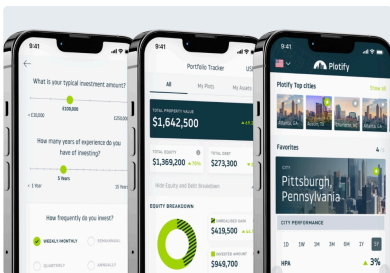

Major clients

- Crave
- PlexTrac
- Vette
- Karus
- Plotify
- Storyvine
- West Tenth
- Dot Residential
- Capital Markets Gateway

Case studies

PlexTrac

- \$100,000+
- Software Development
- United States
- Other

Karus

- \$100,000+
- Software Development
- United States
- Automotive

Storyvine

- \$100,000+
- Artificial Intelligence
- United States
- Advertising & Marketing

Dot Residential

- \$100,000+
- Software Development
- United States
- Real Estate

Capital Markets Gateway

- \$100,000+
- Software Development
- United States
- Banking & Financial Services

West Tenth

- \$100,000+
- Software Development
- United States
- Consumer Products & Services

Plotify

- \$100,000+
- Software Development
- United Kingdom
- Real Estate

Vette

- \$100,000+
- Artificial Intelligence
- United States
- Business Services

Crave

- \$100,000+
- Software Development
- United States
- Consumer Products & Services