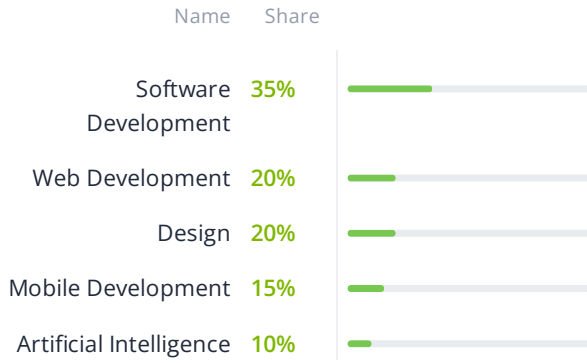

- \$100,000+
- Software Development
- United Kingdom
- Real Estate

Vette

- \$100,000+
- Artificial Intelligence
- United States
- Business Services

Crave

- \$100,000+
- Software Development
- United States
- Consumer Products & Services

Services focus

Service Lines

Domain focus

Programming language

Frameworks

CMS solutions